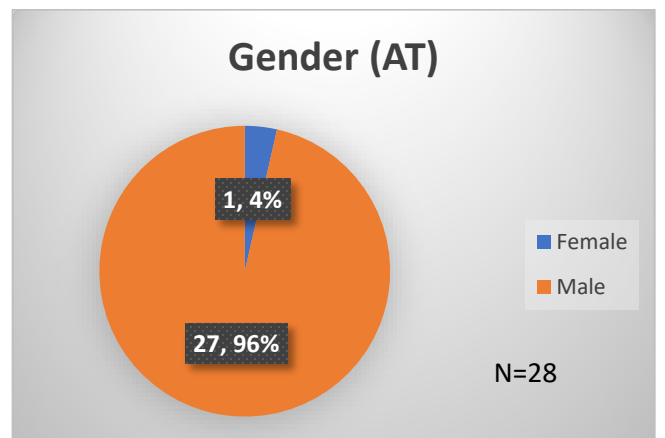

Daily Data Dashboard – December 29, 2023
Demographics for JTDC Population
Friday Morning Midnight Count

Total # of probation Involved youth¹: 1,339

¹ Probation Active: Any youth who is pending sentencing with an active social history, has been formally placed on probation or supervision with Cook County Juvenile Probation on the date of the report.

*Age, Gender and Race for Criminal Court population (N=1) is not represented in this report.

Daily Data Dashboard – December 29, 2023
Demographics for JTDC Population
Friday Morning Midnight Count