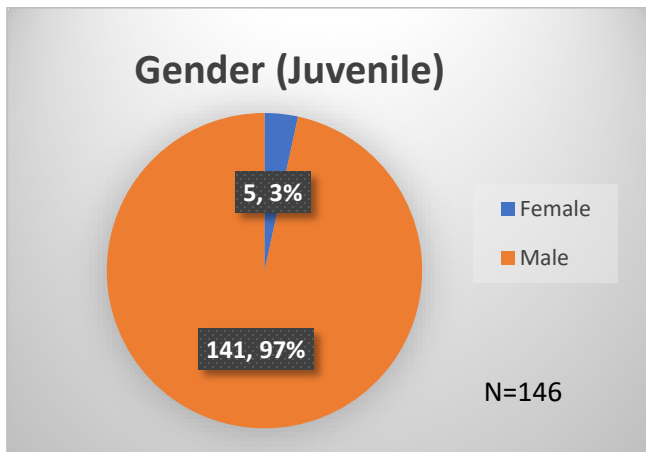

Daily Data Dashboard – December 29, 2023
Demographics for JTDC Population
Friday Morning Midnight Count

Total # of probation Involved youth¹: 1,339

¹ Probation Active: Any youth who is pending sentencing with an active social history, has been formally placed on probation or supervision with Cook County Juvenile Probation on the date of the report.

*Age, Gender and Race for Criminal Court population (N=1) is not represented in this report.

Daily Data Dashboard – December 29, 2023
Demographics for JTDC Population
Friday Morning Midnight Count