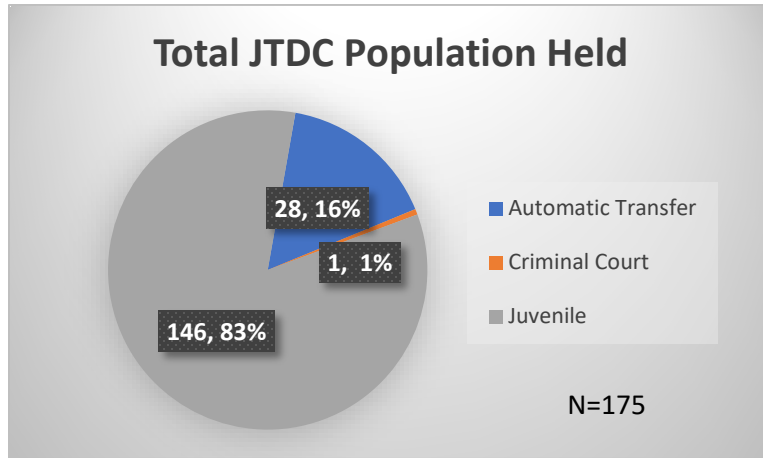

Daily Data Dashboard – December 29, 2023
Demographics for JTDC Population
Friday Morning Midnight Count

Total # of probation Involved youth¹: 1,339

¹ Probation Active: Any youth who is pending sentencing with an active social history, has been formally placed on probation or supervision with Cook County Juvenile Probation on the date of the report.

*Age, Gender and Race for Criminal Court population (N=1) is not represented in this report.

Daily Data Dashboard – December 29, 2023
Demographics for JTDC Population
Friday Morning Midnight Count