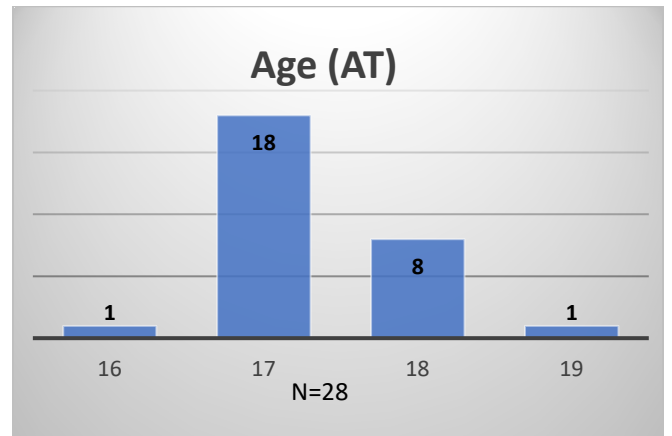

Daily Data Dashboard – December 29, 2023
Demographics for JTDC Population
Friday Morning Midnight Count

Total # of probation Involved youth¹: 1,339

¹ Probation Active: Any youth who is pending sentencing with an active social history, has been formally placed on probation or supervision with Cook County Juvenile Probation on the date of the report.

*Age, Gender and Race for Criminal Court population (N=1) is not represented in this report.

Daily Data Dashboard – December 29, 2023
Demographics for JTDC Population
Friday Morning Midnight Count