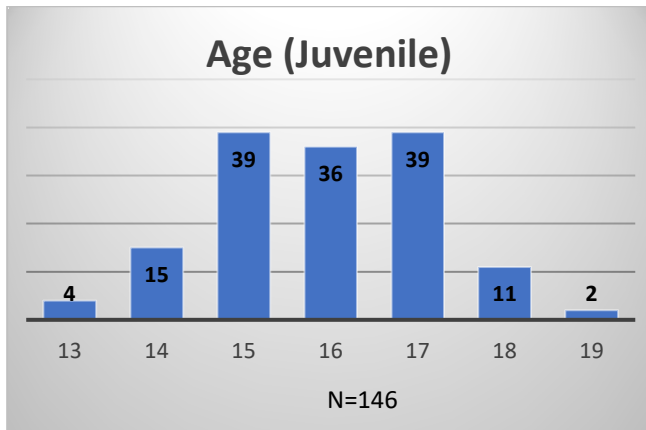

Daily Data Dashboard – December 29, 2023
Demographics for JTDC Population
Friday Morning Midnight Count

Total # of probation Involved youth¹: 1,339

¹ Probation Active: Any youth who is pending sentencing with an active social history, has been formally placed on probation or supervision with Cook County Juvenile Probation on the date of the report.

*Age, Gender and Race for Criminal Court population (N=1) is not represented in this report.

Daily Data Dashboard – December 29, 2023
Demographics for JTDC Population
Friday Morning Midnight Count